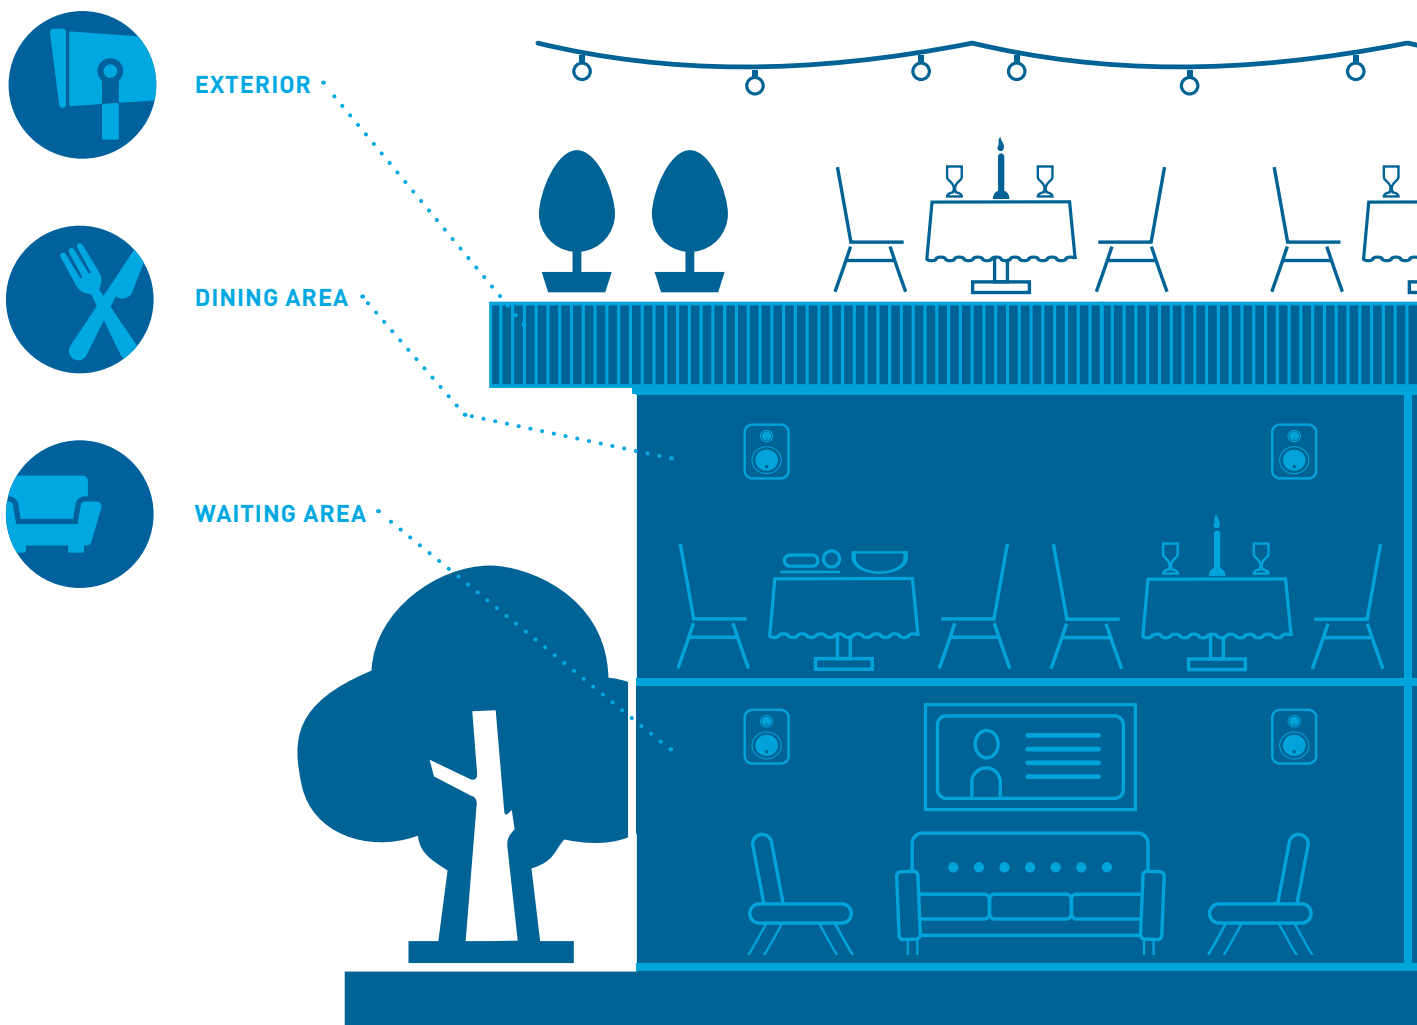

STUDER MIXING CONSOLES, ROUTING AND I/O, WORKFLOW & AUDIO SOLUTIONS

ONE SOLUTION FOR ALL

While the food and drink brings people into a restaurant or bar, the overall experience is what keeps customers coming back. HARMAN's comprehensive bar and restaurant solutions allow venues to differentiate themselves, delivering their perfect vision for every space.