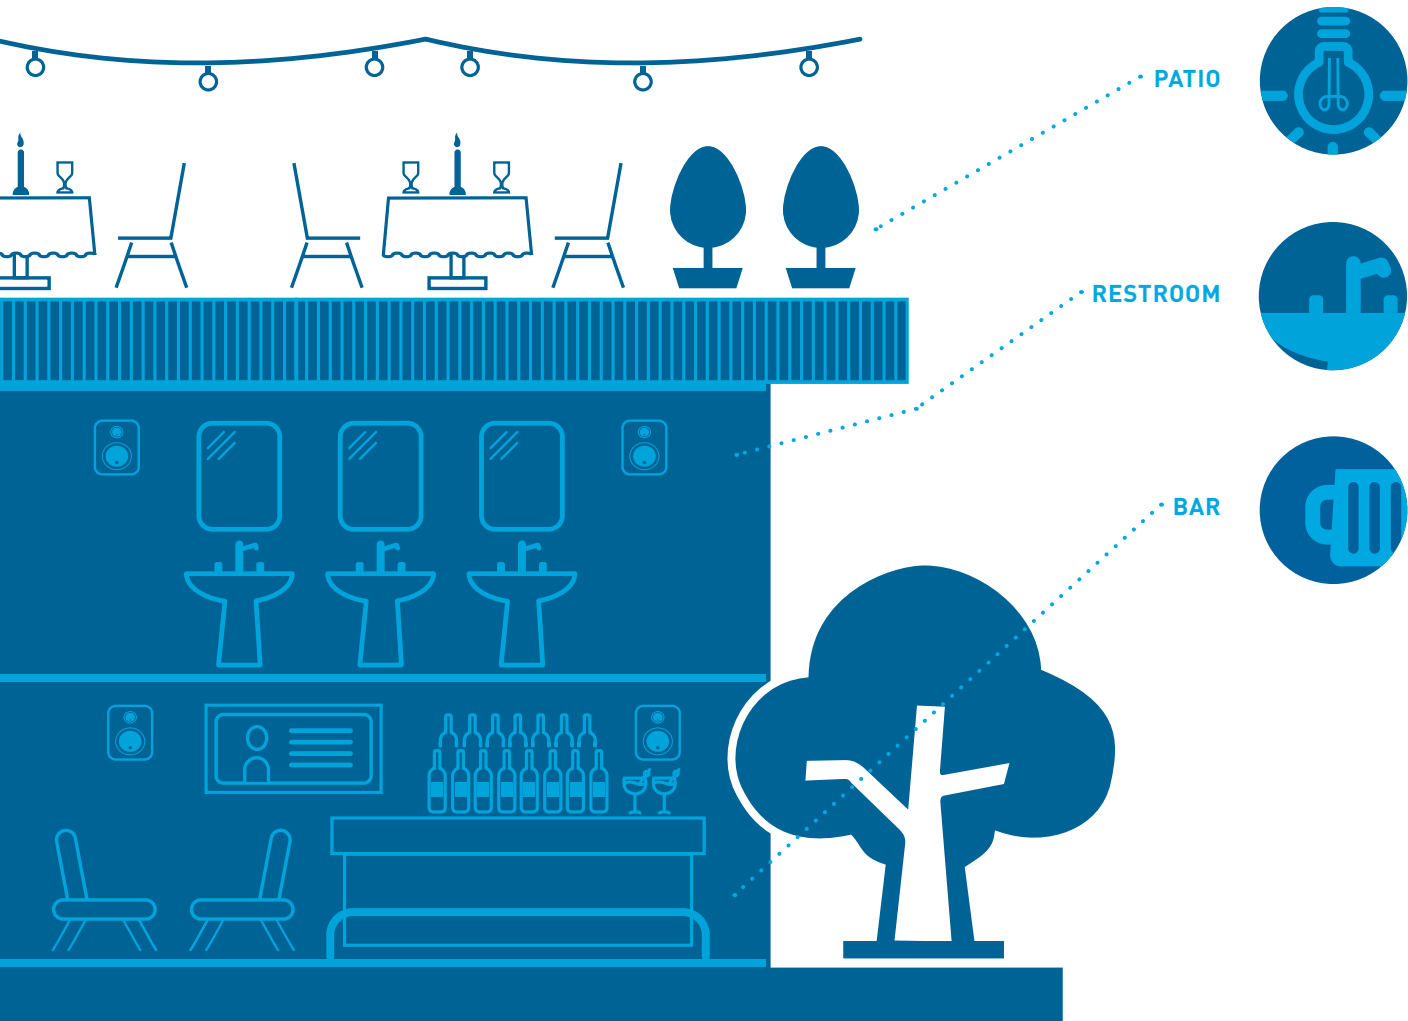

COMMON HARMAN APPLICATIONS IN BAR AND RESTAURANT SPACES

Audio Processing and Distribution
Loudspeakers
Architectural Lighting

Video Signal Distribution
Digital Signage
Control and Automation